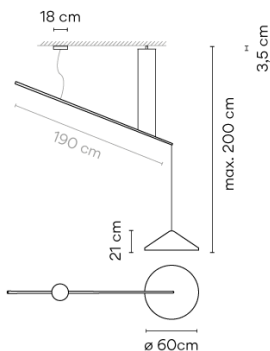

5674

Design By Arik Levy

Model Sheet

Optional: Extra cable length
Min. quantity, upcharge and extra lead time apply [EN]

Finish	<ul style="list-style-type: none"> 24 Beige M1 NCS S 2005-Y50R 10 White NCS S 0300-N 11 Black NCS S 8500N 42 Blue M1 NCS S 5010-B10G
---------------	--

LED temperature color 2700 K

Dimming 1-10V PUSH
Optional DALI or Casambi
Min. quantity, upcharge and extra lead time apply [EN]

Installation type Surface Canopy

Materials Ceiling rose: Steel

Light source 1 x LED 9W 350mA
D

LED CRI>80 1041 lm 116
2700 K

Driver CC - Constant Current 350
110-240 V 50/60 HZ

Dimmable LED
 IP20 Bi-volt 50-60Hz

Application Hanging lamps

Packaging 2 Box
0.727 m x 0.727 m x 0.32 m
Gross weight 10.4
Net weight 3.7
Vol. 0.2014